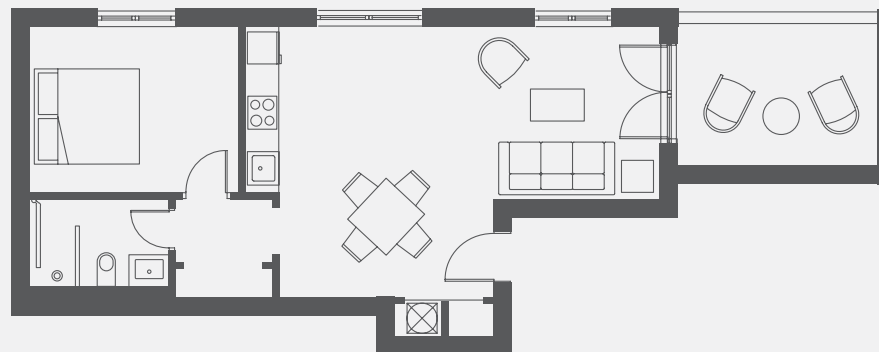

TARA 302 / 1B

SPECIFICATIONS

Int. area 52 sqm
Ext. area 6 sqm
Total area 58 sqm

Sleeps Maximum 2+1ppl
Furnished
Parking Space
Common Pool
Free WiFi
Cable TV
Smoking
Pet
Daily Cleaning
Gym facilities

FLOORPLAN